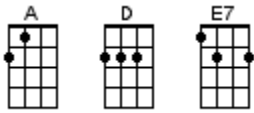

Blue Eyes Crying In The Rain – Fred Rose 1947 (as recorded by Willie Nelson 1975)

INTRO: / 1 2 3 4 / [A] / [A] /

[A] In the twilight glow I see her [A]
[E7] Blue eyes cryin' in the [A] rain [A]
[A] When we kissed good-bye and parted [A]
I [E7] knew we'd never meet a-[A]gain [A]

CHORUS:

[D] Love is like a dyin' ember [D]
And [A] only memories re-[E7]main [E7]
And [A] through the ages I'll remember [A]
[E7] Blue eyes cryin' in the [A] rain [A]

INSTRUMENTAL VERSE:

[A] In the twilight glow I see her [A]
[E7] Blue eyes cryin' in the [A] rain [A]
[A] When we kissed good-bye and parted [A]
I [E7] knew we'd never meet a-[A]gain [A]

CHORUS:

[D] Love is like a dyin' ember [D]
And [A] only memories re-[E7]main [E7]
And [A] through the ages I'll remember [A]
[E7] Blue eyes cryin' in the [A] rain [A]

[A] Now my hair has turned to silver, [A]
[E7] All my life I've loved in [A] vain [A]
[A] I can see her star in heaven, [A]
[E7] Blue eyes cryin' in the [A] rain [A]

CHORUS:

[D] Someday when we meet up yonder [D]
[A] We'll stroll hand in hand a-[E7]gain [E7]
[A] In the land that knows no partin'
[E7] Blue eyes cryin' in the [A] rain [D] / [A]↓