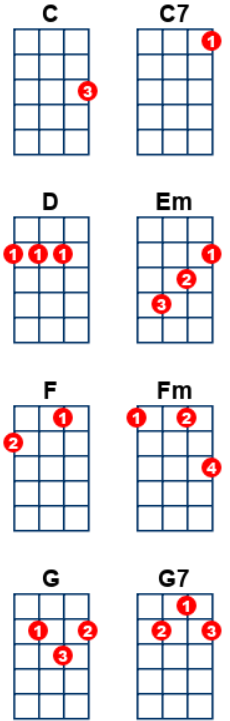

From Ian at <http://uketunes.wordpress.com>
<https://www.youtube.com/watch?t=74&v=rCDZzf4ragg>

[C] [Em] [F] [G] [C] [F] [C] [G]

[C] From the **[Em]** dark end of the **[F]** street **[G]**
[C] To the **[Em]** bright side of the **[F]** road **[G]**
[C] We'll be **[Em]** lovers once **[F]** again
On the **[G]** bright side of the **[C]** road **[F] [C] [G]**

[C] Little **[Em]** darling come with **[F]** me **[G]**
[C] And **[Em]** help me share my **[F]** load **[G]**
[C] From the **[Em]** dark end of the **[F]** street
To the **[G]** bright side of the **[C]** road **[F] [C] [C7]**

And in-**[F]**to this life we're born **[Fm]**
Baby, **[C]** sometimes, sometimes we don't know **[C7]** why
[F] And time seems to go by so **[Fm]** fast
[D] In the twinkling of an **[G]** eye **[G7]**

[C] Let's en-**[Em]**joy it while we **[F]** can **[G]**
[C] **[Em]** Help me share my **[F]** load **[G]**
[C] From the **[Em]** dark end of the **[F]** street
To the **[G]** bright side of the **[C]** road **[F] [C] [G]**

[C] Little **[Em]** darling come with **[F]** me **[G]**
[C] And **[Em]** help me share my **[F]** load **[G]**
[C] From the **[Em]** dark end of the **[F]** street
To the **[G]** bright side of the **[C]** road **[F] [C] [C7]**

And in-**[F]**to this life we're born **[Fm]**
Baby, **[C]** sometimes, sometimes we don't know **[C7]** why
[F] And time seems to go by so **[Fm]** fast
[D] In the twinkling of an **[G]** eye **[G7]**

[C] Let's en-**[Em]**joy it while we **[F]** can **[G]**
[C] And **[Em]** help me sing my **[F]** song **[G]**
[C] Little **[Em]** darling come a-**[F]**long
To the **[G]** bright side of the **[C]** road **[F] [C] [G]**

[C] From the **[Em]** dark end of the **[F]** street **[G]**
[C] To the **[Em]** bright side of the **[F]** road **[G]**