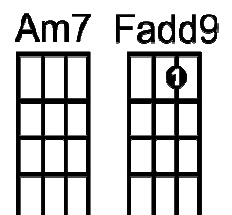

[D7] (2 bars) [G7] (2 bars) w.....ell

Rave On - West / Tlighman / Petty 1958

1. ... the [C] little things you say and do,
  Make me want to be with you-hu-hu.
  [F] Rave on, it's a crazy feeling and [C] I know it's got me reelin',
  When [G] you say: I love you! [C] Rave [F] on. [C] [G]
2. The [C] way you dance and hold me tight,
  The way you kiss and say goodni-hi-hight,
  [F] Rave on, it's a crazy feeling and [C] I know it's got me reelin',
  When [G] you say: I love you! [C] Rave [F] on. [C] [G]

Well, [F↓] rave [F↓] on [F] it's a crazy feeling,
And [C↓] I [C↓] know, [C] it's got me reelin',
I'm [G↓] so [G↓] glad [G] that you're revealin'
Your [C] love [F] for [C↓] me [Am7↓] [C↓] [Fadd9↓]

[F↓] Rave [F↓] on, [F] rave on and tell me,
[C↓] Tell [C↓] me [C] not to be lonely,
[G↓] Tell [G↓] me, [G] you love me only, [C] rave [F] on [C] with me.

Inst: lines 1 - 4 of chorus

+ Chorus

C F C - G

C F C - G

C F C - G

C F C

A-ha-ha !

A-ha-ha !

A-ha-ha !

A-ha-ha ! (stop dead on C)