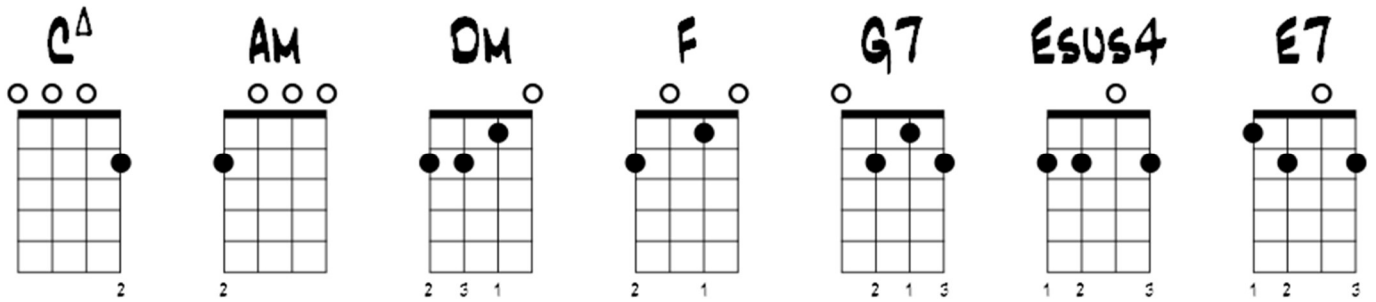

I Will Survive - Gloria Gaynor

Tremolo --- →

[Am] First I was a-[Am]fraid I was [Dm] petrified
[Dm] Kept thinking [G7] I could never [G7] live without you [CM7] by my side
[CM7] But then I [F] spent so many [F] nights thinking [Dm] how you did me
[Dm] wrong And I grew [E7sus4] strong [E7sus4] and I learned [E7] how to get al[E7]ong

Rhumba Strum --- →

And so you're back [Am] back [Am] from outer [Dm] space
[Dm] I just walked [G7] in to find you [G7] here with that sad [CM7] look upon your
[CM7] face, I should have [F] changed that stupid [F] look
I should have [Dm] made you leave your [Dm] key, If I had
[E7sus4] known for just one [E7sus4] second you'd be [E7] back to bother [E7] me