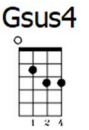

# It Must Be Love

intro

[Am].....[Am9].....[Am].....[Am9].....[G].....[Gsus4].....[G].....[Gsus4]...

..... [Am]....I never [Am9] thought I'd miss you..

[Am]....half as [Am9] much...as I [G] do.....[Gsus4].....[G].....[Gsus4].....

the [G] birds.....[Gsus4].....[G].....{C C C} (C) (D)

[Em]...I've got to be near [A7] you...every [Dm] night....every [E7]

day..... [Am]...I couldn't be [C] happy baby...[Am7] any other way

[D7].....

[G]...It must be [Bm] love..love..[C] love (C)(D)