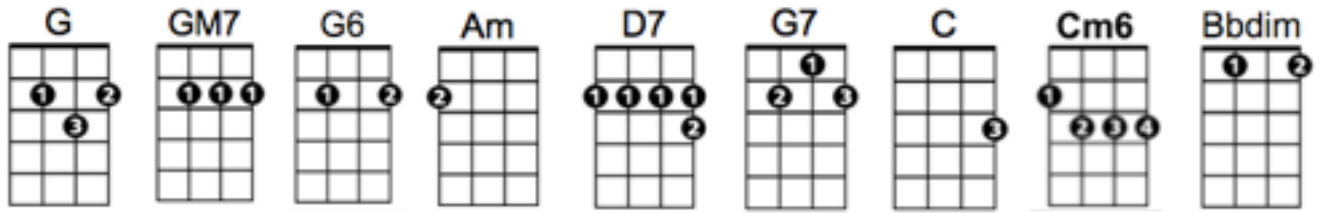

LA VIE EN ROSE

by Edith Piaf and Louis Guglielmi

Ukulele arrangement by Cynthia Lin, <http://cynthialin.com/ukulele>

strum: 2 swing strums [d du | d du] per chord

brackets indicate split measure, on [Am - D7] play one swing strum for each

VERSE:

G **GM7**
Hold me close and hold me fast
G6 [**Am - D7**]
That magic spell you cast This is la vie en ro - se

Am **D7**
When you kiss me heaven sighs
[**Am - D7**] [**G - D7**]
And though I close my eyes, I see la vie en ro - se

G **GM7**
When you press me to your heart
[**G6 - G7**] **C**
I'm in a world a-part, A world where roses bloom

BRIDGE:

Cm6 **G**
And when you speak angels sing from above
Bbdim [**Am - D7 / (single strum and hold)]**
Everyday words seem to turn into love songs

VERSE:

G **GM7**
Give your heart and soul to me
[**Am - D7**] **G / (or finishing strum of choice)**
And life will always be, la vie en rose