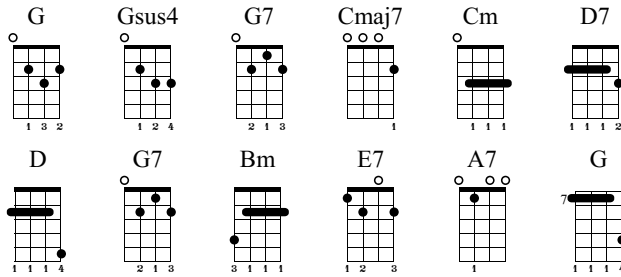

Tonight you Belong to Me

Words by Billy Rose

Music by Lee David
 Tabbed by HB for NUTS

♩ = 100

Intro

Vox 1

Vox 2

Chords: G, Gsus4, G, G, Gsus4, G

uke rhy

4/4

Chords: G, Gsus4, G, G, Gsus4, G

Chords: G, G7, CMa7, Cm

know know you bel- ong to some bod- y new, but to-
 know in the dawn that you will be gone

know I know you bel- ong to some bod- y new, but to-
 know I know in the dawn that you will be gone

Chords: G, G7, Cmaj7, Cm

Da Coda

Vox 1

Vox 2

uke rhy

8 **G** **D7** **D** **G** **Gsus4 G**

night you bel- ong to me

night you bel- ong to me

20 Cm Bm Cm 21 Bm Cm 22 Bm Cm 23 Bm Cm Bm

down by the stream how sweet it would seem once---

down by the stream how sweet it would seem once

24 G 25 E7 26 A7 27 D7 / D.S. al Coda

more just to dream in the moon- light My hon- ey, I